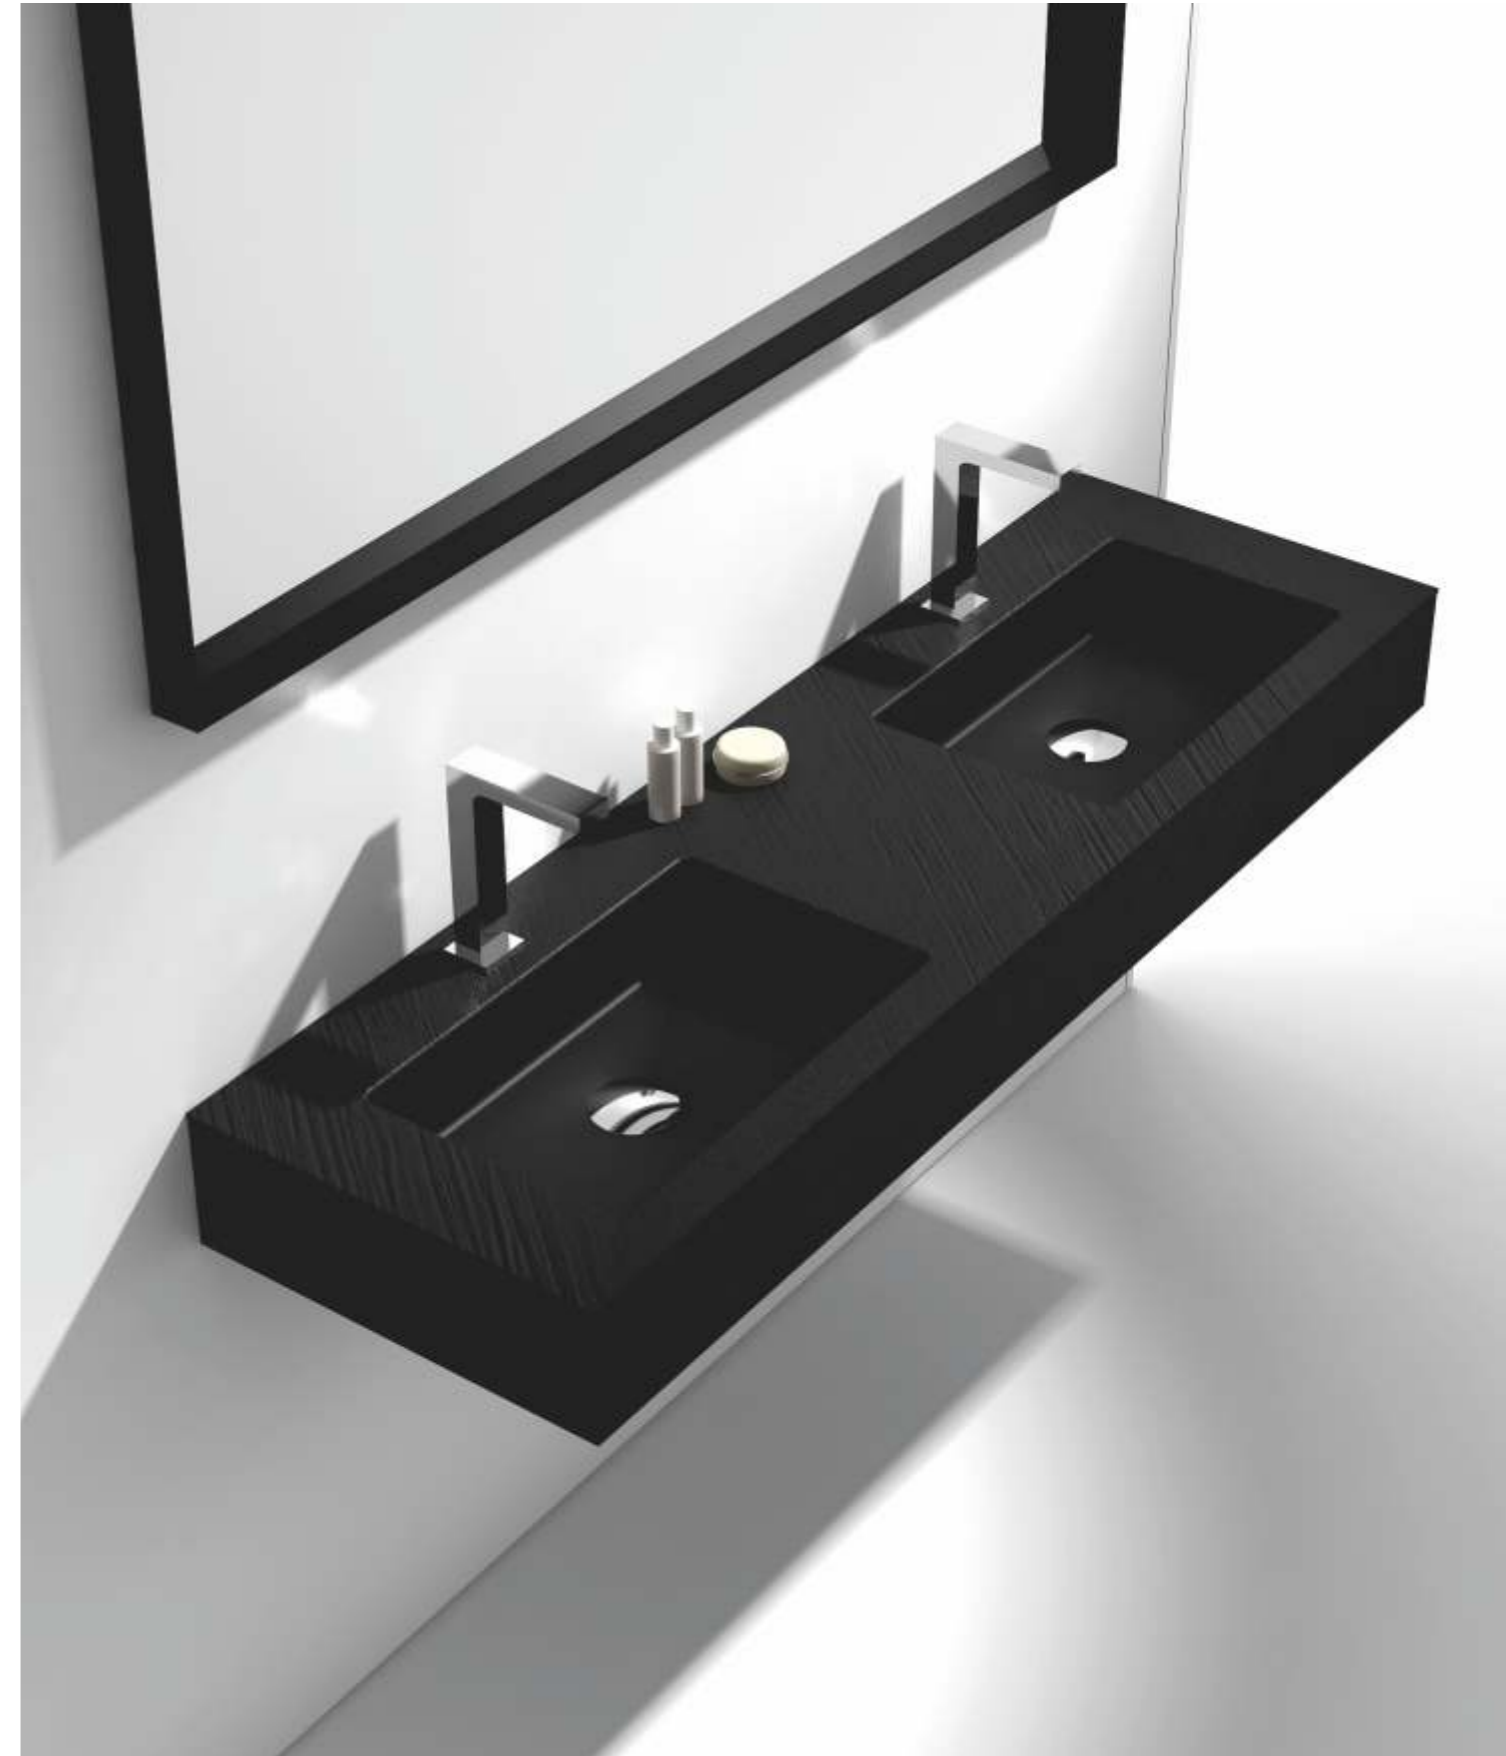

PRODUCTS: EMMA

EMMA texture series wash basin, to provide you with a variety of sizes, black, white, gray, champagne, four kinds of texture of the wash basin, even in the guest room with a limited space, the utility function also get full play. To provide users with a more personalized and design sense of the bathroom solutions.

EMMA纹理系列洗脸盆·为你提供多种尺寸,黑,白,灰,香槟色,四种纹理的洗脸盆·即使在客用浴室的有限空间里·实用功效也得到充分的发挥·为用户提供更有个性和设计感的浴室解决方案。