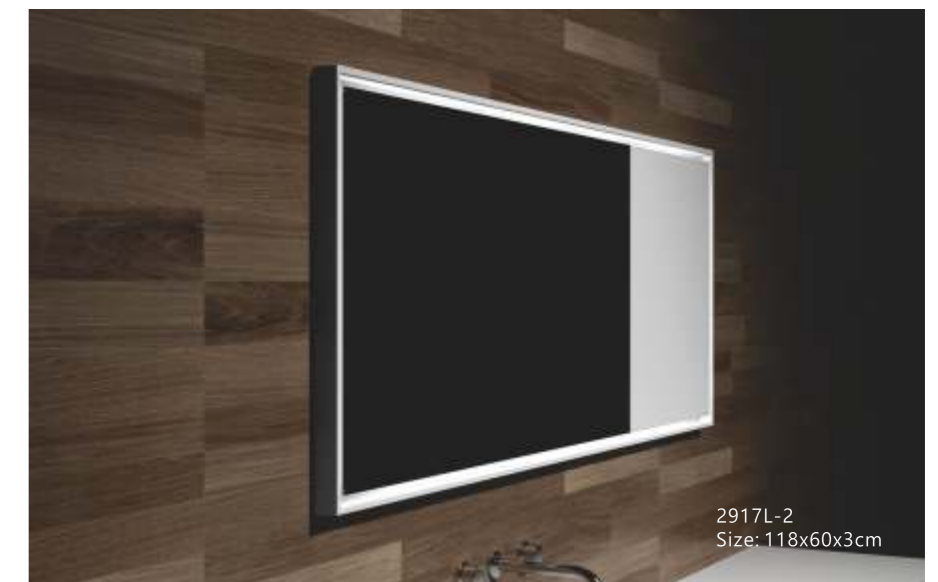

2917L-2
Size: 118x60x3cm