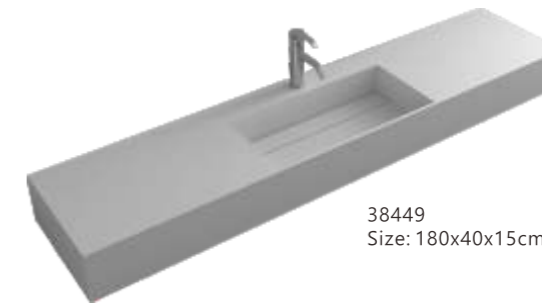

**NEWS**

**PRODUCTS: CUBE/L**  
Wall-Hung Basins

3837  
Size: 80x40x20cm

38439  
Size: 70x40x20cm

3833  
Size: 62x48x13cm

3830  
Size: 120x40x14.5cm

3815  
Size: 90x48x13cm

3866  
Size: 50x30x11cm