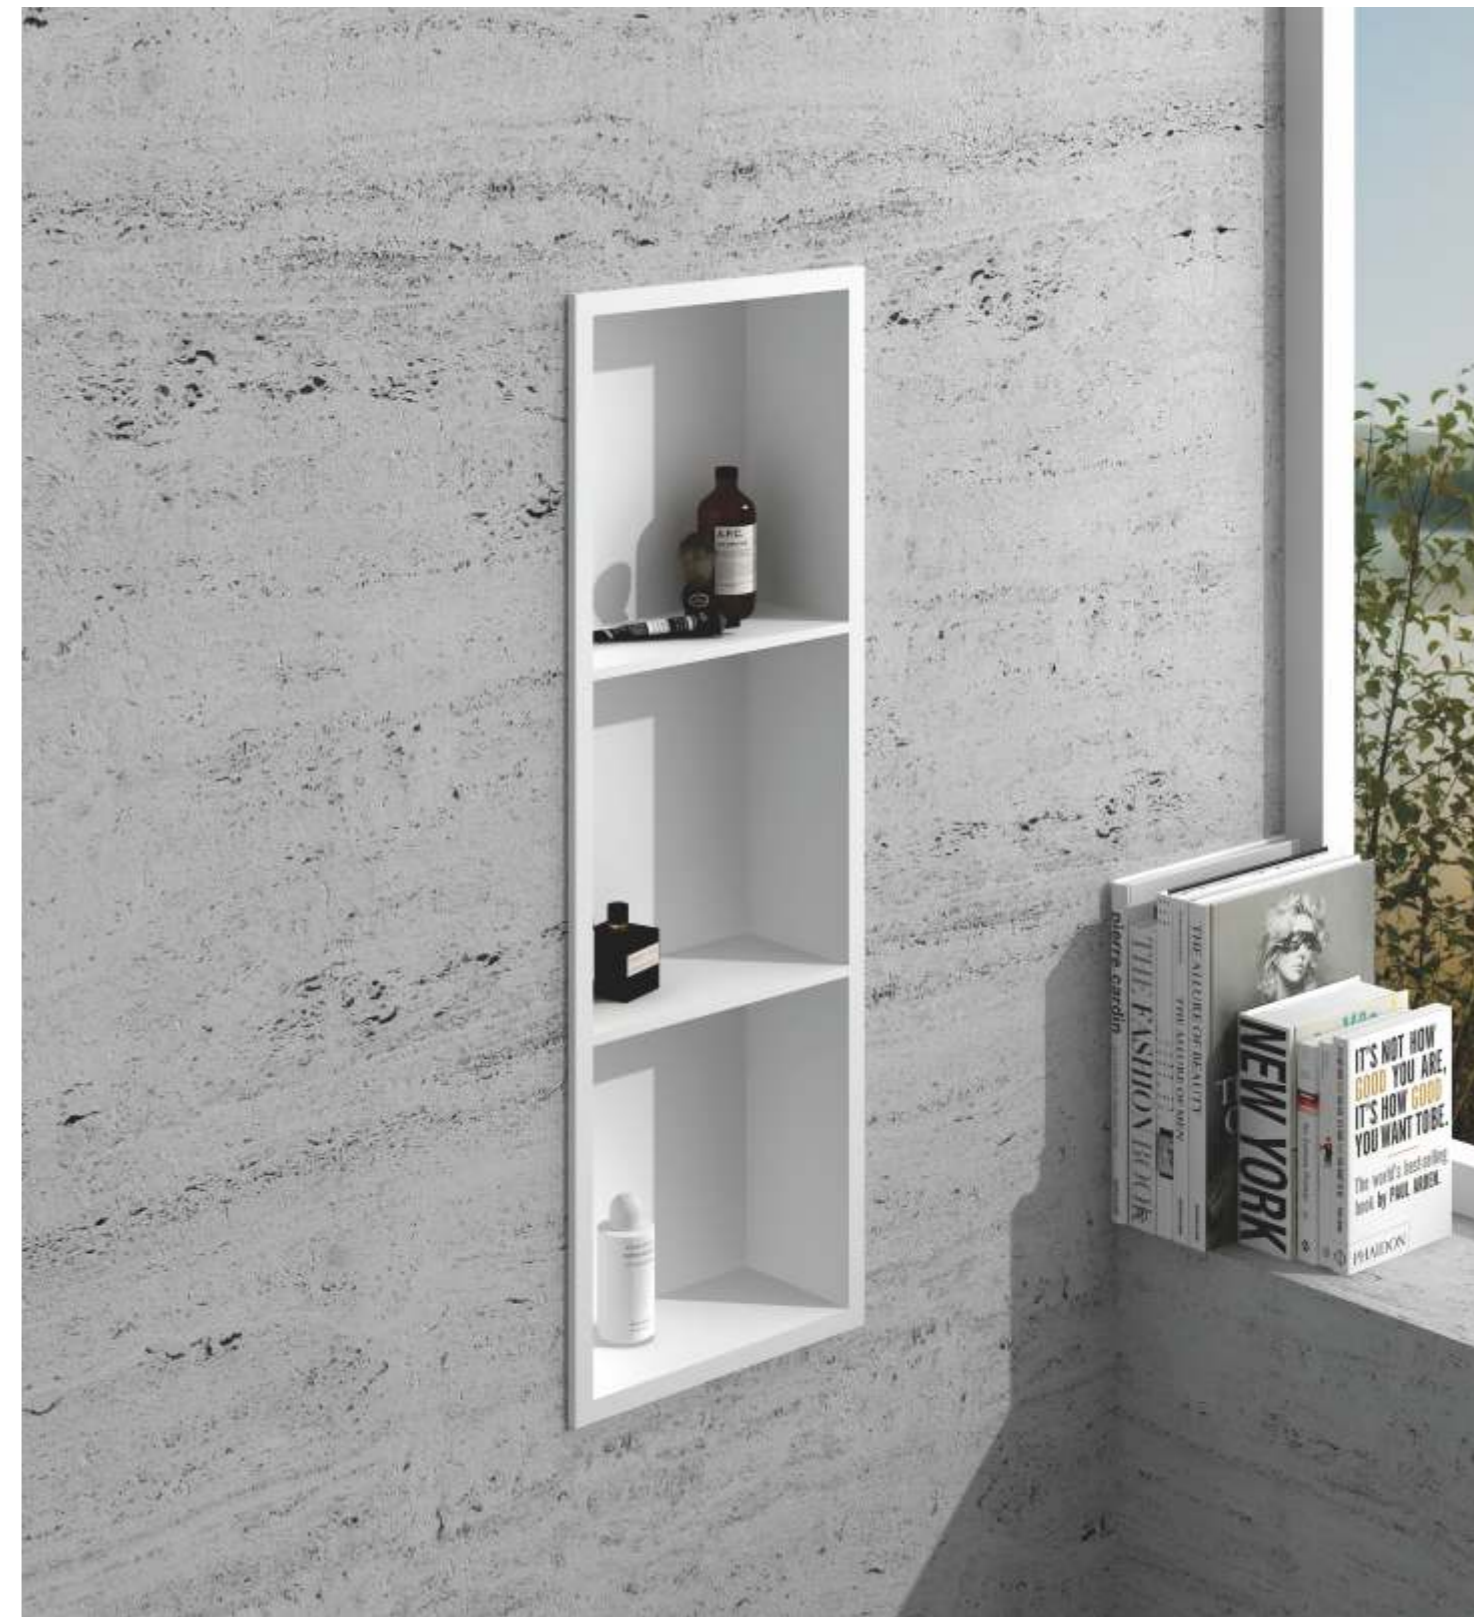

PRODUCTS: CUBE
Embedded wall cabinet

01123
Size: 35x15x100cm