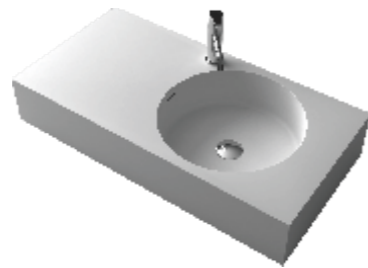

Wall-mountable Horizon basin series, using new materials, lavatory width, respectively (90, 120, 90 cm), you can choose single or double basin, wide edge can also be used as a resting content area, is very convenient. Soft, smooth line, the more feel pleasant.

挂壁式Horizon系列洗脸盆·采用新型材料制成·洗脸盆宽度分别为(90、120、150cm)·可选择单盆或双盆·宽阔的边缘还可作为搁物区使用·十分方便·多线面的组合·柔和、流畅触感宜人。

38429  
Size: 150x46x12cm

38427  
Size: 90x46x12cm

38428  
Size: 120x46x12cm

**PRODUCTS: SANDY**  
Counter /Wall-Hung Basins

38302B  
Size: 60x46x15.5cm

38302  
Size: 60x46x15.5cm

38304  
Size: 90x46x15.5cm

38303B  
Size: 90x46x15.5cm

38305  
Size: 120x46x15.5cm

38303  
Size: 90x46x15.5cm

**PRODUCTS: SANDY**

Wall-mountable Sandy basin series, using new materials, lavatory width, respectively (60, 90, 120 cm), you can choose single or double basin, wide edge can also be used as a resting content area, is very convenient. Round, square modelling combination, atmosphere and practical.