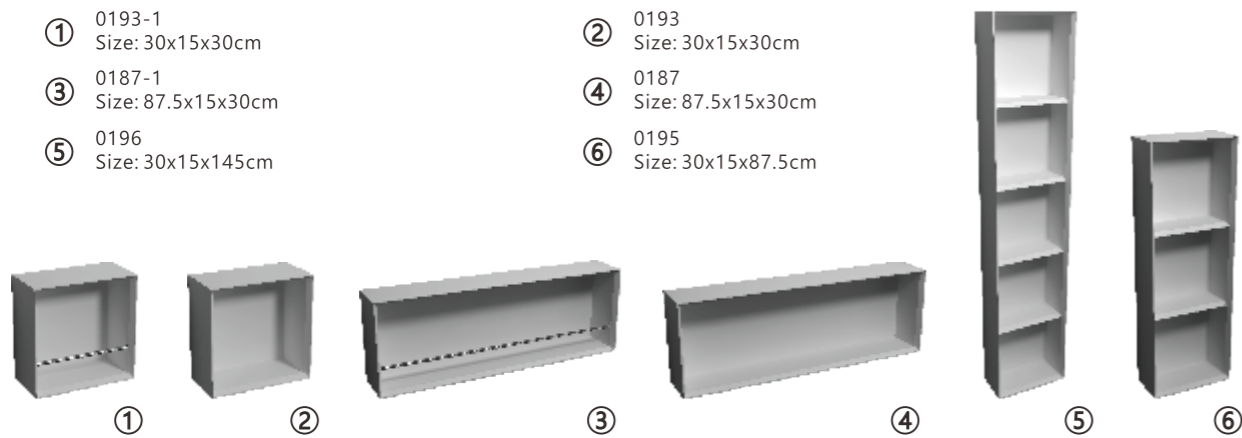

设计巧妙的镜面上配有“照明框”，只需轻轻一按，便可打开、关闭。光线充足且无炫目感，是LED灯。镜面尺寸经悉心设计，与iStone浴室柜系列完美匹配。

2917L-2  
Size: 118x60x3cm

**PRODUCTS: SQUARE**

Shelves

- ① 0193-1  
Size: 30x15x30cm
- ③ 0187-1  
Size: 87.5x15x30cm
- ⑤ 0196  
Size: 30x15x145cm

- ② 0193  
Size: 30x15x30cm
- ④ 0187  
Size: 87.5x15x30cm
- ⑥ 0195  
Size: 30x15x87.5cm

Simple, functional, clear: crowded in the real world make the classic design idea arises spontaneously. Concise design needs to reflect the minimalist lifestyle, shelves in CUBE series got a perfect interpretation. Have a variety of size selection, 30 X30cm/X30cm / 145 X30cm / 87.5, can match the stainless steel railing and multiple layered, free installation, free variable, simple and practical.