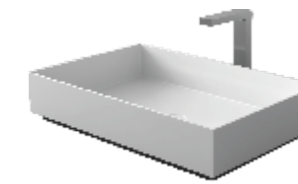

38537
W58xD38xH12cm