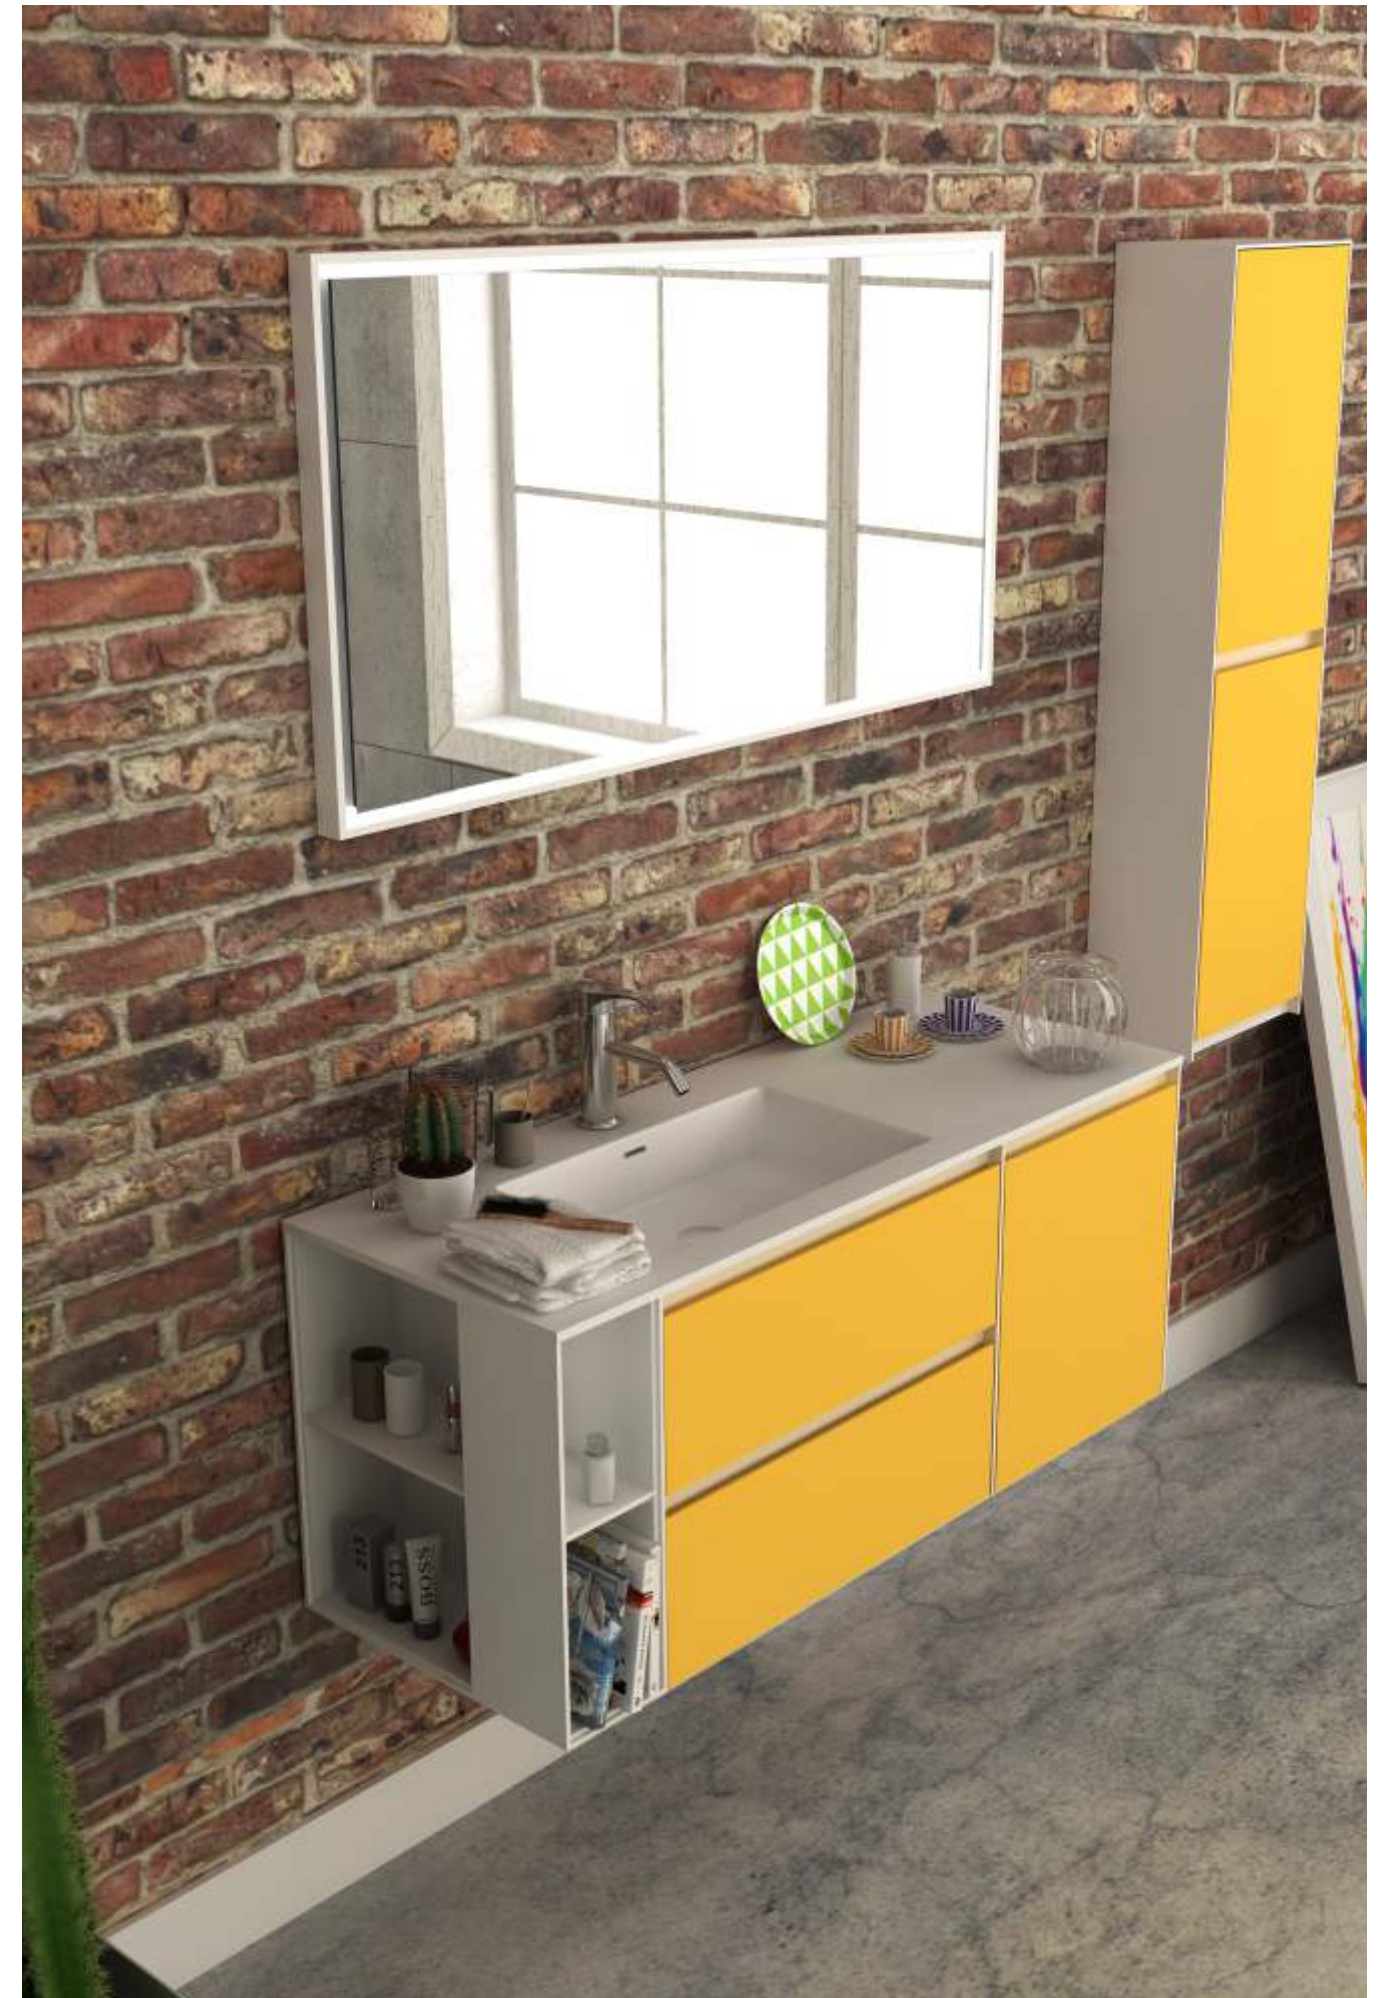

PRODUCTS: ELIZABETH
Bathroom Cabinet

Washbasins
material: iStone
Solid Surface
Option: high glossy
or matt finish.

Main cabinet
material: iStone
Solid Surface Door
Panel has 12 colors.

blum drawer sliding
solution

Mirror
Material: iStone
Solid Surface

Mirror:2911F-2
Size:W110xD4xH60cm
Basin:38505
Size:W120xD46xH15cm
Main cabinet:2950-0
Size:W120xD46xH50cm

NEWS