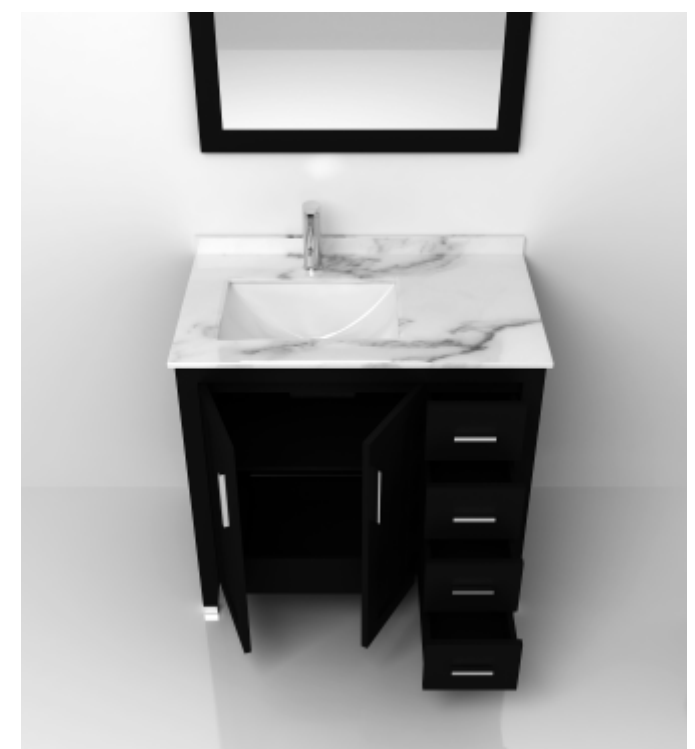

PRODUCTS: CELIA
Bathroom Cabinet

Mirror:2312-2
Size:W80xD2.5xH70cm
Basin:32012
Size:W90xD55cm
Main cabinet:2312-0
Size:W90xD55xH88cm

PRODUCTS: CELIA
Bathroom Cabinet

Washbasin
material,
Ceramics
Desktop material,
Natural marble

Main cabinet
finish option,
White, black or
oak lacquering

Blum drawer
sliding solution

Mirror:2312-2
Size:W80xD2.5xH70cm
Basin:32012
Size:W90xD55cm
Main cabinet:2317-0
Size:W90xD55xH88cm

Mirror:2312-2
Size:W80xD2.5xH70cm
Basin:32012
Size:W90xD55cm
Main cabinet:2317-0
Size:W90xD55xH88cm

PRODUCTS: CELIA
Bathroom Cabinet

Celia

PRODUCTS: CELIA
Bathroom Cabinet

Mirror:2301-2
Size:W50xD12.5xH70cm
Basin:32001
Size:W60xD48cm
Main cabinet:2301-0
Size:W60xD48xH88cm

PRODUCTS: CELIA
Bathroom Cabinet

Celia

PRODUCTS: CELIA
Bathroom Cabinet

Mirror:2307-2
Size:W70xD2xH70cm
Basin:32007
Size:W75xD55cm
Main cabinet:2307-0
Size:W75xD55xH88cm

Washbasin
material,
Ceramics
Desktop material,
Natural marble

Main cabinet
finish option,
White, black or
oak lacquering