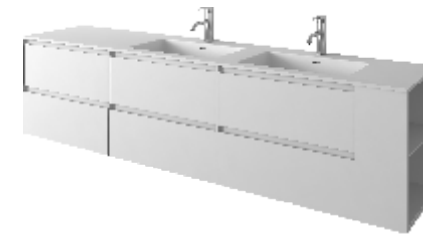

2952-0
W200xD46xH50cm

Main cabinet/
Size/

Main cabinet/
Size/