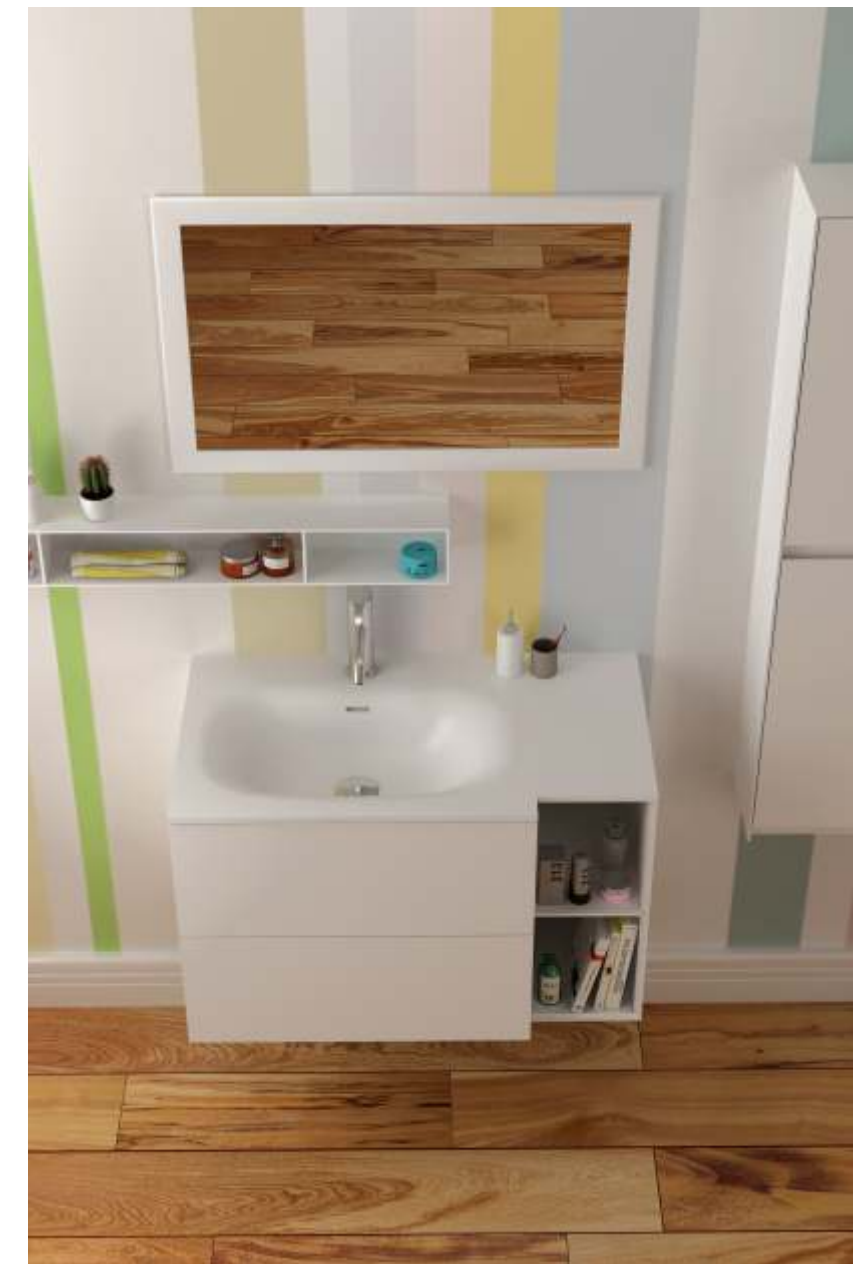

Mirror:2919F-2
Size:W56xD70xH2cm
Basin:38441
Size:W80xD46xH13cm
Main cabinet:2936-0
Size:W80xD46xH50cm

NEWS