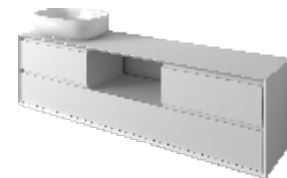

2236L-0
W180xD46xH50cm