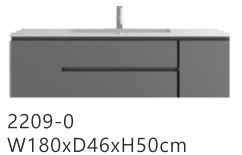

2209-0
W180xD46xH50cm