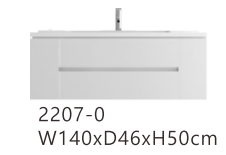

Mirror
Material: iStone Solid Surface

Mirror:2917L-2
Size:W118xD3xH60cm
Basin:38348L
Size:W180xD46xH11cm
Main cabinet:2218L-0
Size:W180xD46xH50cm

Mirror:2917L-2
Size:W150xD4xH60cm
(customized size)
Basin:38349
Size:W270xD46xH11cm
Main cabinet:2219-0
Size:W270xD46xH50cm