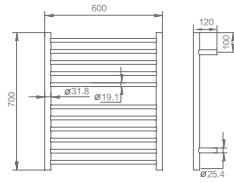

MR8021
6x8寸3倍双面镜
6x8 Inches 3X
Magnifying Mirror

MR8025
9寸3倍LED镜灯
9 Inches 3X
Magnifying Mirror with LED

MR8026
9寸3倍LED镜灯
9 Inches 3X
Magnifying Mirror with LED

HTR567X600-4
 电热毛巾杆
 Heater Towel Rail

HTR500X800-4
 电热毛巾杆
 Heater Towel Rail