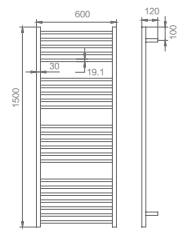

HTR700X600-11
 电热毛巾杆
 Heater Towel Rail

HTR600X450-5
 电热毛巾杆
 Heater Towel Rail

HTS800X600-6
 电热毛巾杆
 Heater Towel Rail

HTS850X700-13
 电热毛巾杆
 Heater Towel Rail

HTS1000X550-8
 电热毛巾杆
 Heater Towel Rail

HTS1500X600-23
 电热毛巾杆
 Heater Towel Rail