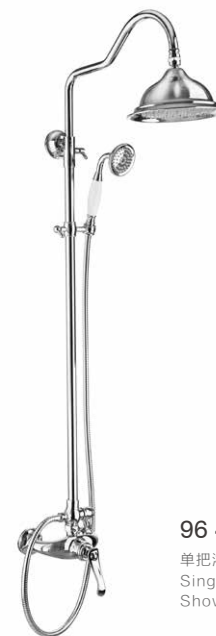

96 4700
入墙式淋浴控制阀
Wall-Mounted Shower Mixer Valve

96 3700
两功能入墙式淋浴控制阀
2 Functions Wall-Mounted Shower Mixer Valve

Imperial 皇家田园

淋浴

96 4701
入墙式淋浴龙头
Wall-Mounted Shower Mixer

96 4703
入墙式淋浴龙头
Wall-Mounted Shower Mixer