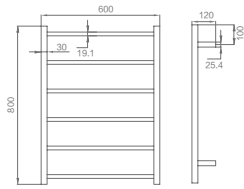

HTS800X600-6
电热毛巾杆
Heater Towel Rail