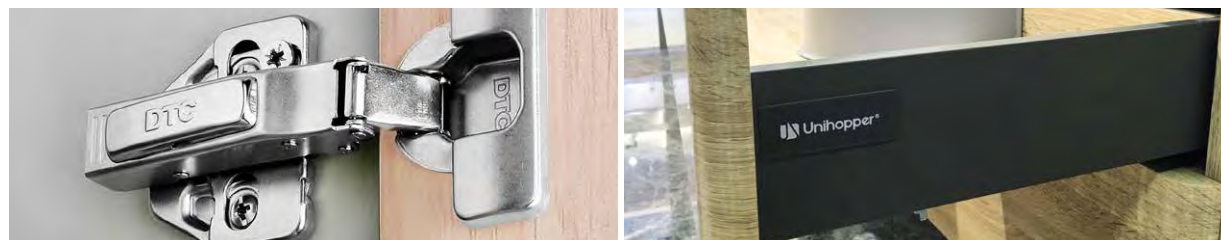

Brand Hardware

品牌五金

Noiseless comfortable enjoyment, seamless soft buffering—the noise produced by bathroom cabinet is reduced to minimum.

无声静音舒适享受，天衣无缝的柔和缓冲，让浴室柜使用时产生的噪音减至微无。