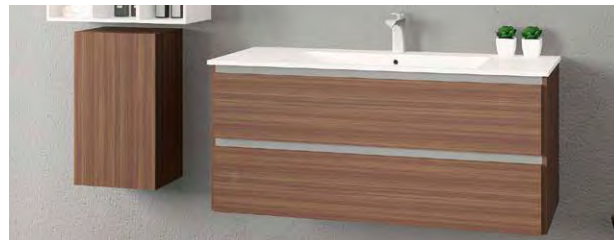

Product advantages

产品优势

Dismountable structure

拆装结构

Adopts 3-in-1 knock-down construction for firm connection of every part of the product, with concealed counter bores and screws. While not lacking elegance, it completely solves the problem of product cracking.

采用3合1拆装结构，牢固连接产品每个部位，隐藏式沉孔和螺丝，在不失美观度的情况下，彻底解决产品开裂现象的发生。