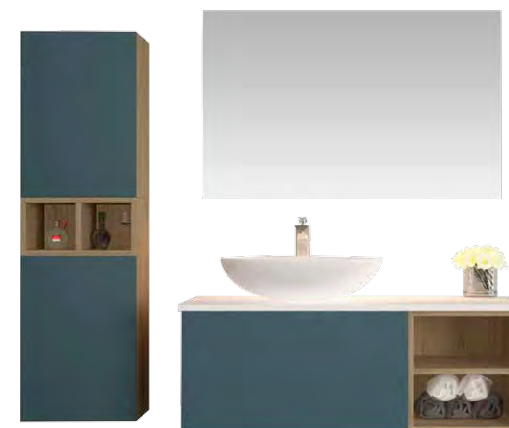

EC822-9

Cabinet / 浴室柜
Size: 900x450x350mm (main cabinet)
880x600mm (mirror)
350x250x675mm (side cabinet)

EC822-10

Cabinet / 浴室柜
Size: 1000x450x350mm (main cabinet)
950x600mm (mirror)
350x250x1175mm (side cabinet)